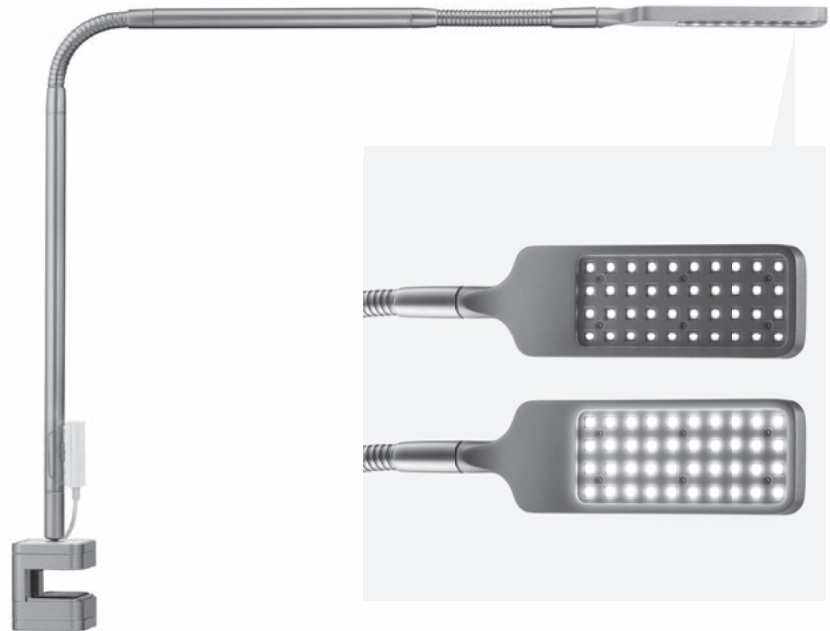

Glider

black	350 505	35 €
-------	---------	-------------

6 cm	6 cm	5 cm	0,6 kg	0,002 m ³	1

Flexlight

- Flexible LED desk light
- Dimmable light
- Night light included
- Energy efficient
- Built in USB charging port
- On/off switch changes color by pushing the switch
- Luminous flux 690 Lumen
- Nominal power 10 W
- Color temperature 3500 K
- Dimensions light head 15 x 5 cm
- Clamp mount for panel thicknesses from 12 to 23 mm
- Lifespan 25.000 h (LED)

Flexlight

shiny silver

362 150

295 €

↔	↕	↕	👤	📦	📦
62 cm	62 cm	42 cm	2 kg	0,01 m ³	1

Extras

Practical accessories
for all moll desks

Book holder translucent

translucent 107 748 **25 €**

↔ 32 cm ↻ 15 cm ↕ 23 cm ⚖ 0,5 kg 📦 0,007 m³ 📦 1

Book holder foldable

shiny silver 902 550 **55 €**

↔ 33 cm ↻ 13 cm ↕ 24 cm ⚖ 0,5 kg 📦 0,002 m³ 📦 1

Anti-slip feat. Winner/Champion